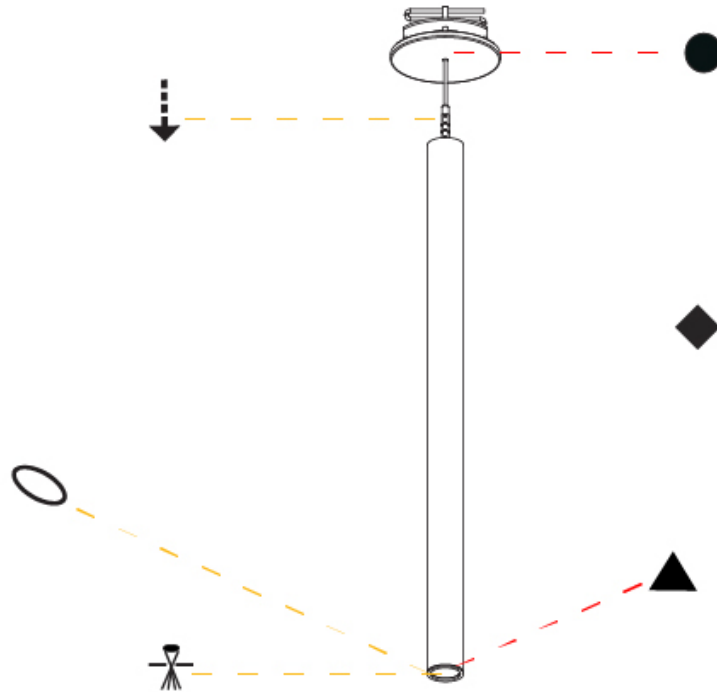

## HANGOVER PLUG SHINE MONOPOINT RECESSED CANOPY SUSPENSION

A30844-

PROJECT \_\_\_\_\_

TYPE \_\_\_\_\_

SPECIFIER \_\_\_\_\_

QUANTITY \_\_\_\_\_

DATE \_\_\_\_\_

A