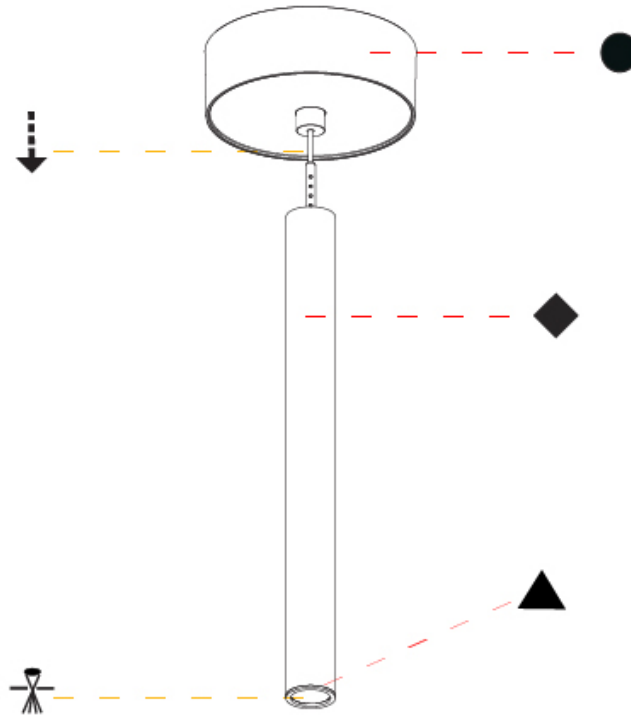

## HANGOVER PLUG SHINE MONOPOINT SURFACE CANOPY SUSPENSION

A30848-

PROJECT \_\_\_\_\_

TYPE \_\_\_\_\_

SPECIFIER \_\_\_\_\_

QUANTITY \_\_\_\_\_

DATE \_\_\_\_\_

A