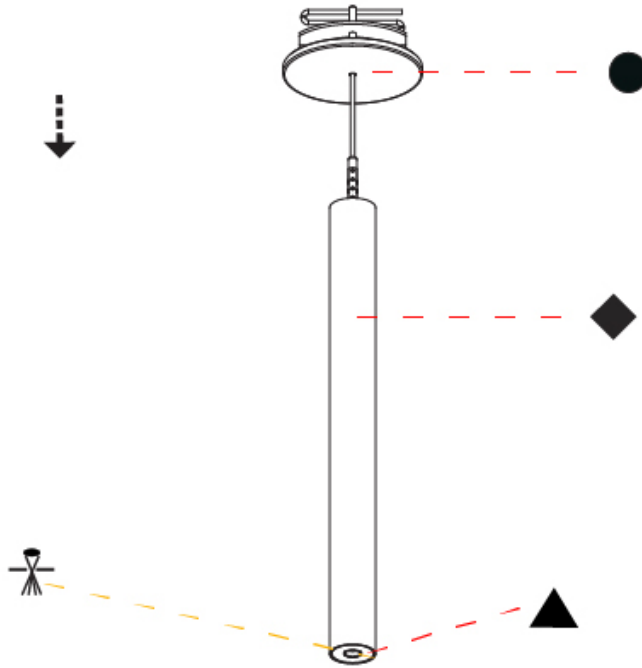

HANGOVER PLUG MONOPOINT RECESSED CANOPY SUSPENSION

A30840-

PROJECT
TYPE
SPECIFIER
QUANTITY
DATE

A