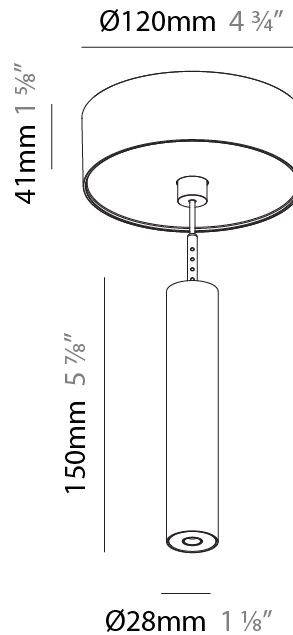

GENERAL

Series: Hangover
Subseries: Hangover Plug Monopoint Surface Canopy
Brand: Prolight
Division: Architectural
Mounting Type: Suspension
Mounting Location: Ceiling
Subcategory: Pendant

PHYSICAL

Shape: Cylinder
Diameter (mm): 28
Diameter (in): 1 1/8
Height (mm): 150
Height (in): 5 7/8
Max. Overall Height (mm): 2150
Max. Overall Height (in): 84 3/8
Light Distribution: Downlight
Weight (kg): 0.422
Weight (lbs): 0.93
Fixture Finish: [SSR / BKV / CWI / CRY / HAB / UFT / ITA / RUA / FTG / MYG / LOD / PUS / FRO / FUP / KIA / POP / BLS / SPG / MEY / GOH / GUM / CHC / COM / ABZ / JAG / OBR / MOS / ROR](#)
Fixture Material: Aluminum
Cable Details: [2000mm or 4000mm Black Cable](#)

ELECTRICAL

Lamp Type: LED (Zhaga Standard)
Input Wattage (W): 6.6
Total Output Wattage (W): 6
Dimming: Tri-Mode (Non-Dimming and Phase Dimming (120Vac only) and 0-10V Dimming)
Driver Included: Yes
Driver Location: External
Driver Type: Constant Current - Universal
Driver Class: Class 2
Housing: ENCP3 w/Quick Connect
Input Voltage (V): 120 - 277
Constant Current (MA): 500

LED

Number of LEDs: 1
Color Temperature (°K): [2700 / 3000 / 4000](#)
Max. Delivered Lumen (lm): 330 / 360 / 380
CRI: >90 CRI
Efficiency (%): 86
Lamp Life (hrs): 50000
Upon Request: ***3500K available in minimum quantities (larger quantities upon request)

OPTICAL

Optic°: [24 / 32 / 34 / 55 / 58](#)

RATINGS AND CERTIFICATIONS

Certified By: Certified for North American Standards
IP rating: IP20